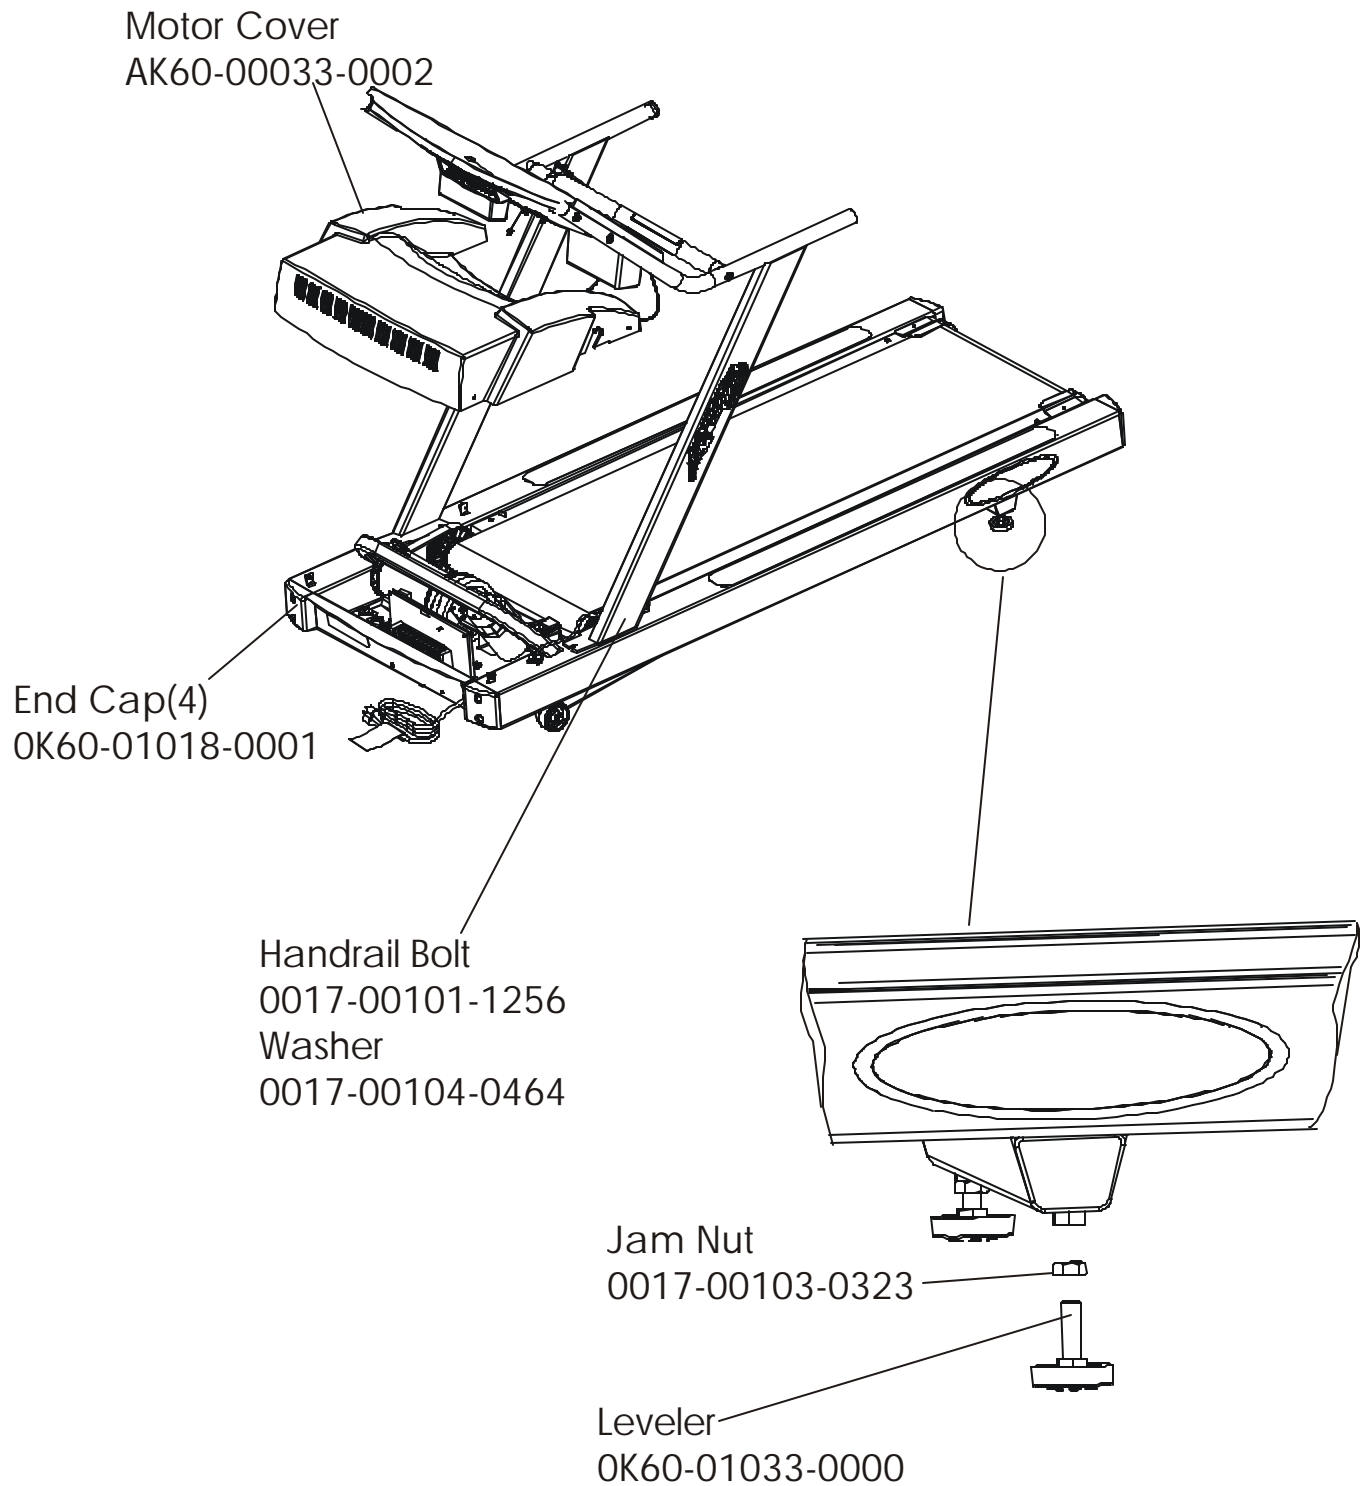

	Page
CONSOLE ASSEMBLY (PAGE 1 OF 3)	3
CONSOLE ASSEMBLY (PAGE 2 OF 3)	4
CONSOLE ASSEMBLY (PAGE 3 OF 3)	5
MOTOR COVER, LEVELER & END CAPS.....	6
ERGO BAR & UPRIGHT ASSEMBLY.....	7
ACCESSORY TRAYS.....	8
BELT, DECK & ROLLERS.....	9
LIFESPRINGS & ANTI-STATIC TINSEL.....	10
LIFT FRAME ASSEMBLY.....	11
LIFT MOTOR AND HOME SWITCH.....	12
DRIVE MOTOR ASSEMBLY.....	13
WAX MOTOR, BAG, NOZZLE & BRACKET.....	14
SENSORS.....	15
REAR ROLLER COVER GUARDS.....	16
DC CONTROLLER & ON/OFF SWITCH.....	17
LINE FILTER & LINE CORD.....	18
CABLES.....	19

ARCTIC SILVER 91TW
Console Assembly (2 of 3)

91TW-0XXX-02
S/N WTF100000 and up

Left Wire Cover
OK60-01041-0003

Right Wire Cover
OK60-01041-0004

Rear Decal
OK60-01176-0000

Rear Console Case
OK60-01072-0001

Phillips Screw(9)
0017-00101-1288

ARCTIC SILVER 91TW
Console Assembly (3 of 3)

91TW-0XXX-02
S/N WTF100000 and up

ARCTIC SILVER 91TW
Motor Cover, Leveler and End Caps

91TW-0XXX-02
S/N WTF100000 and up

ARCTIC SILVER 91TW
Ergo Bar and Upright Assembly